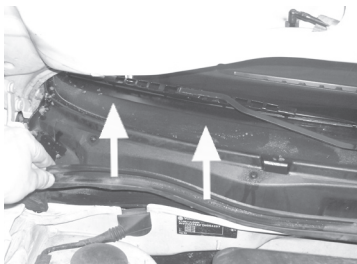

LA/LAK 31

Seat Arosa, Inca I **Skoda** Octavia I, Superb I **VW** Caddy II, Golf III, Golf III Cabriolet, Lupo, Passat (3B3, 3B6), Vento