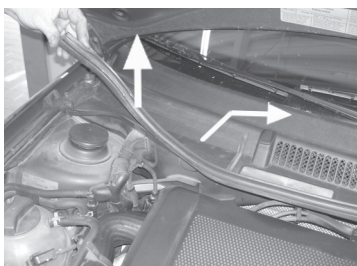

Audi A3, TT **Seat** Cordoba I+II, Ibiza II+III, Leon I, Toledo II **VW** Polo